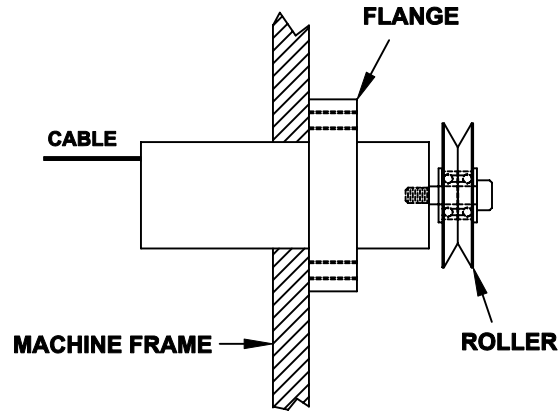

CFM SENSOR

TMI *Tension Measurement, inc*
P.O. BOX 740755 ARVADA, CO. 80006 USA
TEL. (303) 465-1011 • FAX (303) 466-9761

**CF SERIES TENSION SENSOR
MOUNTING POSITIONS**

DWG NO:
CF-SERIES-MOUNT

MATERIAL:

TOLERANCES UNLESS
OTHERWISE SPECIFIED:
U.S.O.
1 PLC. DEC. $\pm .030$
2 PLC. DEC. $\pm .015$
3 PLC. DEC. $\pm .005$
ANGULAR $\pm 30^\circ$

SCALE: 1 = 2
DATE: 2-2001
BY: TMI