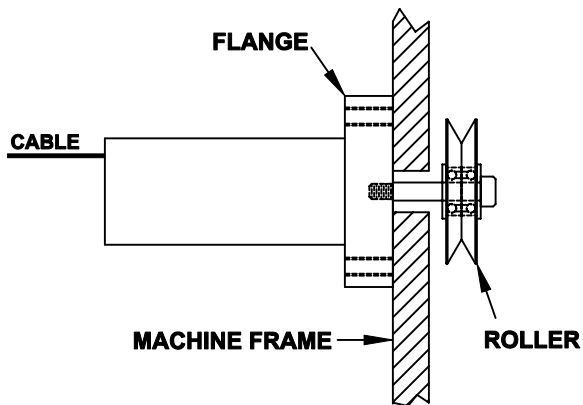

CFF SENSOR

CFM SENSOR

CFR SENSOR

CFF SENSOR

CFM SENSOR

CFR SENSOR

TMI *Tension Measurement, inc*
 P.O. BOX 740755 ARVADA, CO. 80006 USA
 TEL. (303) 465-1011 • FAX (303) 466-9761

**CF SERIES TENSION SENSOR
 MOUNTING POSITIONS**

DWG NO:
 CF-SERIES-MOUNT

MATERIAL:

TOLERANCES UNLESS
 OTHERWISE SPECIFIED:
 U.S.O.
 1 PLC. DEC. $\pm .030$
 2 PLC. DEC. $\pm .015$
 3 PLC. DEC. $\pm .005$
 ANGULAR $\pm 30^\circ$

SCALE: 1 = 2
 DATE: 2-2001
 BY: TMI