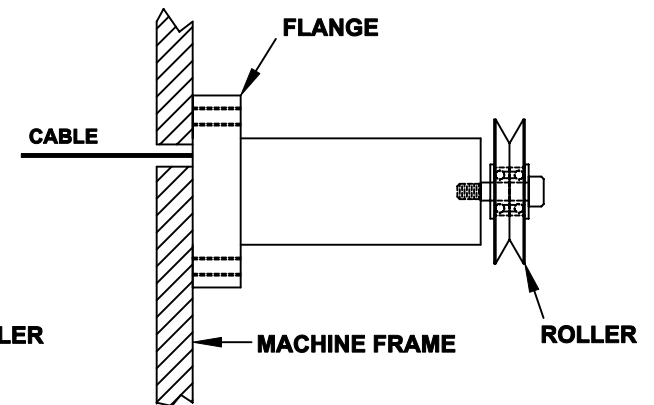

CFF SENSOR

CFM SENSOR

CFR SENSOR

CFF SENSOR

CFM SENSOR

CFR SENSOR

TMI *Tension Measurement, inc*
 P.O. BOX 740755 ARVADA, CO. 80006 USA
 TEL. (303) 465-1011 • FAX (303) 466-9761

**CF SERIES TENSION SENSOR
 MOUNTING POSITIONS**

DWG NO:
 CF-SERIES-MOUNT

MATERIAL:

TOLERANCES UNLESS
 OTHERWISE SPECIFIED:
 U.S.O.
 1 PLC. DEC. $\pm .030$
 2 PLC. DEC. $\pm .015$
 3 PLC. DEC. $\pm .005$
 ANGULAR $\pm 30^\circ$

SCALE: 1 = 2
 DATE: 2-2001
 BY: TMI