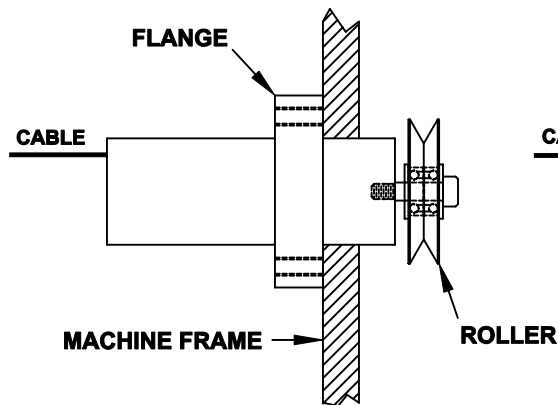

CFF SENSOR

CFM SENSOR

CFR SENSOR

CFF SENSOR

CFM SENSOR

CFR SENSOR

TMI *Tension Measurement, inc*
 P.O. BOX 740755 ARVADA, CO. 80006 USA
 TEL. (303) 465-1011 • FAX (303) 466-9761

**CF SERIES TENSION SENSOR
 MOUNTING POSITIONS**

DWG NO:
 CF-SERIES-MOUNT

MATERIAL:

TOLERANCES UNLESS
 OTHERWISE SPECIFIED:
 U.S.O.
 1 PLC. DEC. $\pm .030$
 2 PLC. DEC. $\pm .015$
 3 PLC. DEC. $\pm .005$
 ANGULAR $\pm 30^\circ$

SCALE: 1 = 2
 DATE: 2-2001
 BY: TMI