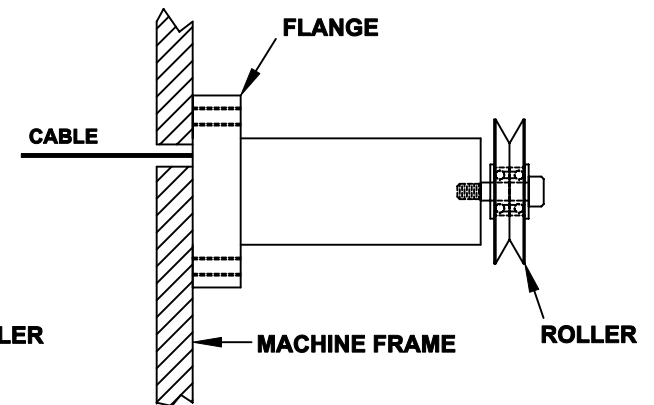

CFR SENSOR

TMI *Tension Measurement, inc*
P.O. BOX 740755 ARVADA, CO. 80006 USA
TEL. (303) 465-1011 • FAX (303) 466-9761

**CF SERIES TENSION SENSOR
MOUNTING POSITIONS**

DWG NO:
CF-SERIES-MOUNT

MATERIAL:

TOLERANCES UNLESS
OTHERWISE SPECIFIED:
U.S.O.
1 PLC. DEC. $\pm .030$
2 PLC. DEC. $\pm .015$
3 PLC. DEC. $\pm .005$
ANGULAR $\pm 30^\circ$

SCALE: 1 = 2
DATE: 2-2001
BY: TMI