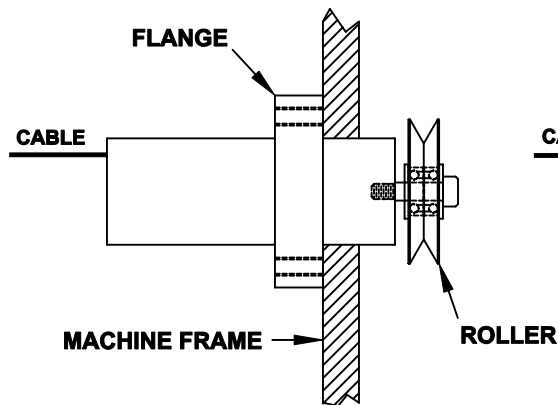

CFM SENSOR

TMI *Tension Measurement, inc*
P.O. BOX 740755 ARVADA, CO. 80006 USA
TEL. (303) 465-1011 • FAX (303) 466-9761

**CF SERIES TENSION SENSOR
MOUNTING POSITIONS**

DWG NO:
CF-SERIES-MOUNT

MATERIAL:

TOLERANCES UNLESS
OTHERWISE SPECIFIED:
U.S.O.
1 PLC. DEC. $\pm .030$
2 PLC. DEC. $\pm .015$
3 PLC. DEC. $\pm .005$
ANGULAR $\pm 30^\circ$

SCALE: 1 = 2
DATE: 2-2001
BY: TMI