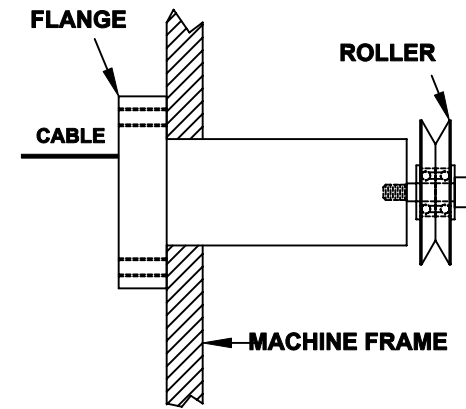

CFR SENSOR

TMI *Tension Measurement, inc*
P.O. BOX 740755 ARVADA, CO. 80006 USA
TEL. (303) 465-1011 • FAX (303) 466-9761

**CF SERIES TENSION SENSOR
MOUNTING POSITIONS**

DWG NO:
CF-SERIES-MOUNT

MATERIAL:

TOLERANCES UNLESS
OTHERWISE SPECIFIED:
U.S.O.
1 PLC. DEC. $\pm .030$
2 PLC. DEC. $\pm .015$
3 PLC. DEC. $\pm .005$
ANGULAR $\pm 30^\circ$

SCALE: 1 = 2
DATE: 2-2001
BY: TMI