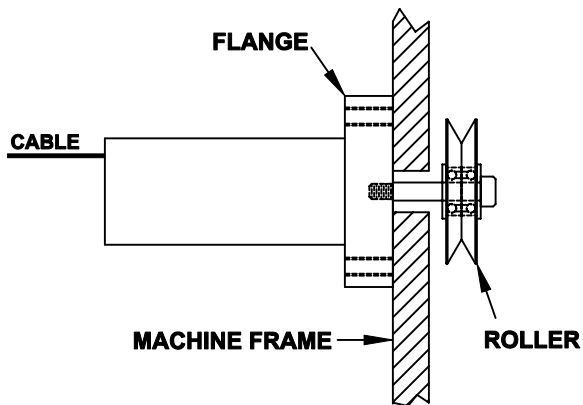

CFF SENSOR

TMI *Tension Measurement, inc*
P.O. BOX 740755 ARVADA, CO. 80006 USA
TEL. (303) 465-1011 • FAX (303) 466-9761

**CF SERIES TENSION SENSOR
MOUNTING POSITIONS**

DWG NO:
CF-SERIES-MOUNT

MATERIAL:

TOLERANCES UNLESS
OTHERWISE SPECIFIED:
U.S.O.
1 PLC. DEC. $\pm .030$
2 PLC. DEC. $\pm .015$
3 PLC. DEC. $\pm .005$
ANGULAR $\pm 30^\circ$

SCALE: 1 = 2
DATE: 2-2001
BY: TMI